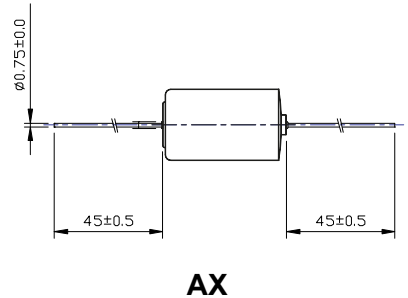

## Terminals

(Unit : mm)

## Connector Type

Model	STD	T1/L(mm)	T2	T3 or T3EU	T3R or T3EUR	AX	Wire or Connector	Case	NT
XL-050F, XLP-050F XL-050H	●	●/(7±0.5)	●	●	●	●	●	●	
XL-055F XLP-055F	●	●/(7±0.5)	●	●	●	●	●		
XL-060F, XLP-060F XL-060H	●	●/(7±0.5)	●	●	●	●	●		
XL-100F	●	●/(7±0.5)	●	●	●	●	●		
XL-145F XL-1459F	●	●/(16±0.5)				●	●		
XL-205F XL-2059F	●	●/(16±0.5)				●	●		
XL-210F	●(3AX)						●		●
XL-2450F	●(2AX)						●		●
XL-414F	●	●/(16±0.5)				●	●		
XL-420F	●	●/(16±0.5)				●	●		