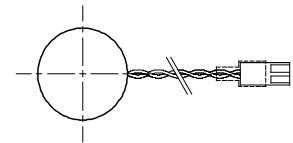

## Terminals

(Unit : mm)

## Connector Type

Model	STD	T1/L(mm)	T2	T3 or T3EU	T3R or T3EUR	AX	Wire or Connector	Case	NT
XL-050F, XLP-050F XL-050H	●	●/(7±0.5)	●	●	●	●	●	●	
XL-055F XLP-055F	●	●/(7±0.5)	●	●	●	●	●		
XL-060F, XLP-060F XL-060H	●	●/(7±0.5)	●	●	●	●	●		
XL-100F	●	●/(7±0.5)	●	●	●	●	●		
XL-145F XL-1459F	●	●/(16±0.5)				●	●		
XL-205F XL-2059F	●	●/(16±0.5)				●	●		
XL-210F	●(3AX)						●		●
XL-2450F	●(2AX)						●		●
XL-414F	●	●/(16±0.5)				●	●		
XL-420F	●	●/(16±0.5)				●	●		