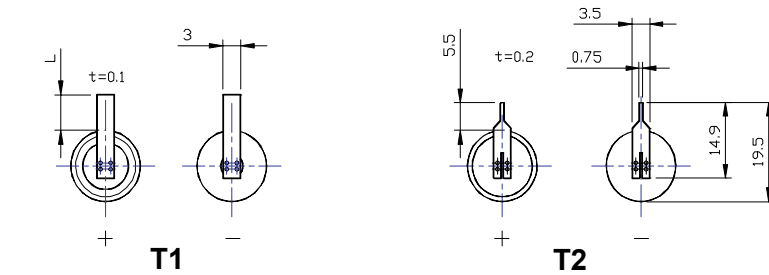

## Terminals

(Unit : mm)

## Connector Type

Model	STD	T1/L(mm)	T2	T3 or T3EU	T3R or T3EUR	AX	Wire or Connector	Case	NT
XL-050F, XLP-050F XL-050H	●	●/(7±0.5)	●	●	●	●	●	●	
XL-055F XLP-055F	●	●/(7±0.5)	●	●	●	●	●		
XL-060F, XLP-060F XL-060H	●	●/(7±0.5)	●	●	●	●	●		
XL-100F	●	●/(7±0.5)	●	●	●	●	●		
XL-145F XL-1459F	●	●/(16±0.5)				●	●		
XL-205F XL-2059F	●	●/(16±0.5)				●	●		
XL-210F	●(3AX)						●		●
XL-2450F	●(2AX)						●		●
XL-414F	●	●/(16±0.5)				●	●		
XL-420F	●	●/(16±0.5)				●	●		