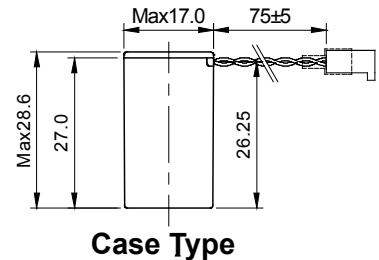

## Terminals

(Unit : mm)

## Connector Type

Model	STD	T1/L(mm)	T2	T3 or T3EU	T3R or T3EUR	AX	Wire or Connector	Case	NT
XL-050F, XLP-050F XL-050H	●	●/(7±0.5)	●	●	●	●	●	●	
XL-055F XLP-055F	●	●/(7±0.5)	●	●	●	●	●		
XL-060F, XLP-060F XL-060H	●	●/(7±0.5)	●	●	●	●	●		
XL-100F	●	●/(7±0.5)	●	●	●	●	●		
XL-145F XL-1459F	●	●/(16±0.5)				●	●		
XL-205F XL-2059F	●	●/(16±0.5)				●	●		
XL-210F	●(3AX)						●		●
XL-2450F	●(2AX)						●		●
XL-414F	●	●/(16±0.5)				●	●		
XL-420F	●	●/(16±0.5)				●	●		