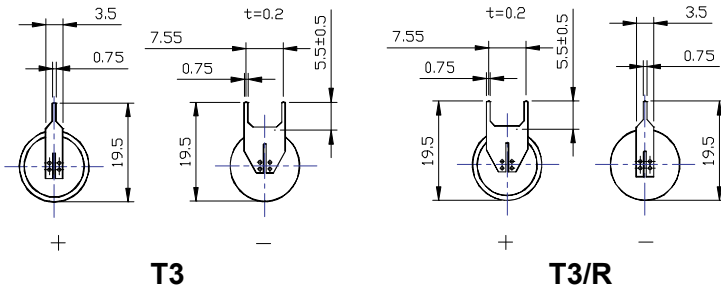

## Terminals

(Unit : mm)

## Connector Type

Model	STD	T1/L(mm)	T2	T3 or T3EU	T3R or T3EUR	AX	Wire or Connector	Case	NT
XL-050F, XLP-050F XL-050H	●	●/(7±0.5)	●	●	●	●	●	●	
XL-055F XLP-055F	●	●/(7±0.5)	●	●	●	●	●		
XL-060F, XLP-060F XL-060H	●	●/(7±0.5)	●	●	●	●	●		
XL-100F	●	●/(7±0.5)	●	●	●	●	●		
XL-145F XL-1459F	●	●/(16±0.5)				●	●		
XL-205F XL-2059F	●	●/(16±0.5)				●	●		
XL-210F	●(3AX)						●		●
XL-2450F	●(2AX)						●		●
XL-414F	●	●/(16±0.5)				●	●		
XL-420F	●	●/(16±0.5)				●	●		