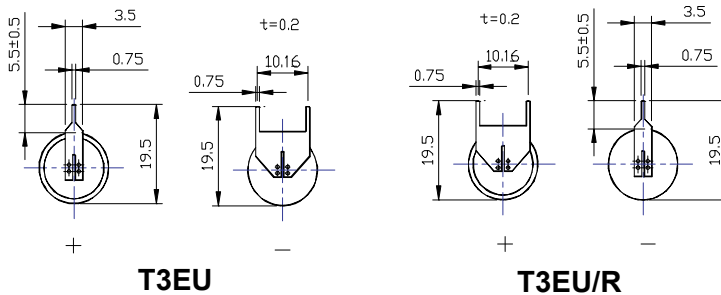

## Terminals

(Unit : mm)

## Connector Type

Model	STD	T1/L(mm)	T2	T3 or T3EU	T3R or T3EUR	AX	Wire or Connector	Case	NT
XL-050F, XLP-050F XL-050H	●	●/(7±0.5)	●	●	●	●	●	●	
XL-055F XLP-055F	●	●/(7±0.5)	●	●	●	●	●		
XL-060F, XLP-060F XL-060H	●	●/(7±0.5)	●	●	●	●	●		
XL-100F	●	●/(7±0.5)	●	●	●	●	●		
XL-145F XL-1459F	●	●/(16±0.5)				●	●		
XL-205F XL-2059F	●	●/(16±0.5)				●	●		
XL-210F	●(3AX)						●		●
XL-2450F	●(2AX)						●		●
XL-414F	●	●/(16±0.5)				●	●		
XL-420F	●	●/(16±0.5)				●	●		